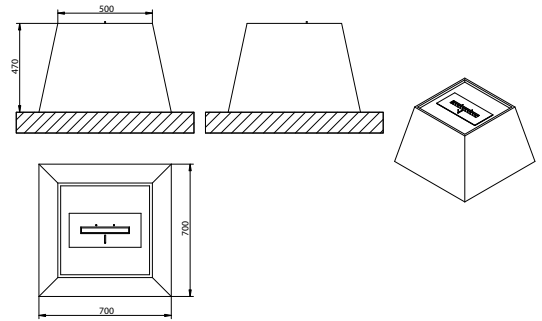

MAYA 70-50

Camino in legno Wooden fireplace

Decoro argento con intarsio
Silver inlaid decoration